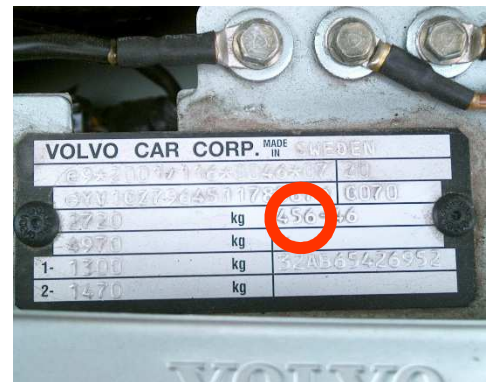

1. XC90, C70, S70, S80, V70
2. S40, V40, V70
3. S60
4. C30, S40, V50, V70, XC70

VIN PLATE LOCATION
S40, XC90 (2011)

VIN PLATE LOCATION
XC90

VIN PLATE XC90
PAINTCODE = 456

RELATED COLOURS / ANBAUTEILFARBTOENE