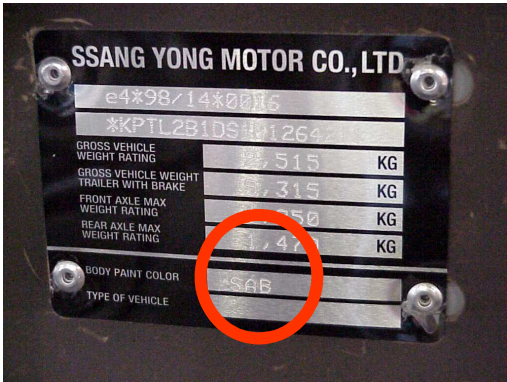

VIN PLATE SSANGYONG
PAINTCODE = SAB