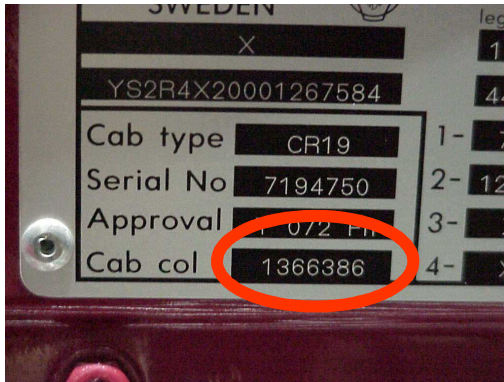

SCANIA TRUCKS

VIN / TYPENSCHILD

**VIN PLATE LOCATION
SCANIA**

**VIN PLATE SCANIA
PAINTCODE = 1366386**

**VIN PLATE SCANIA
PAINTCODE = 1346692**

RELATED COLOURS / ANBAUTEILFARBTOENE

		MODELYEAR	MODEL		
				1346692	GRIS CHASSIS