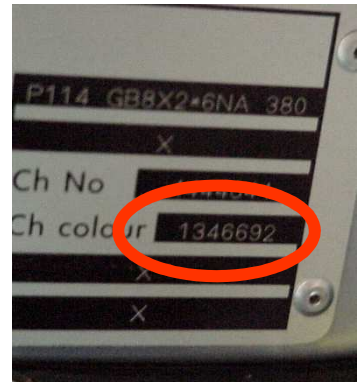

SCANIA TRUCKS

VIN / TYPENSCHILD

**VIN PLATE LOCATION
SCANIA**

**VIN PLATE SCANIA
PAINTCODE = 1366386**

**VIN PLATE SCANIA
PAINTCODE = 1346692**

RELATED COLOURS / ANBAUTEILFARBTOENE

		MODELYEAR	MODEL		
				1346692	GRIS CHASSIS