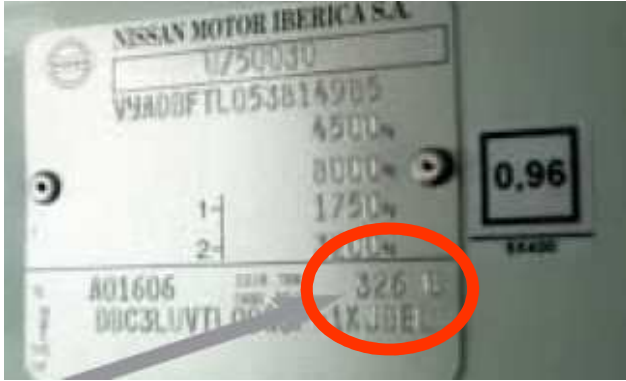

## VIN / TYPENSCHILD

**VIN PLATE LOCATIONS**

1. All models

**VIN PLATE LOCATION  
NISSAN TRUCKS**

**VIN PLATE NISSAN TRUCKS  
PAINTCODE = 326**