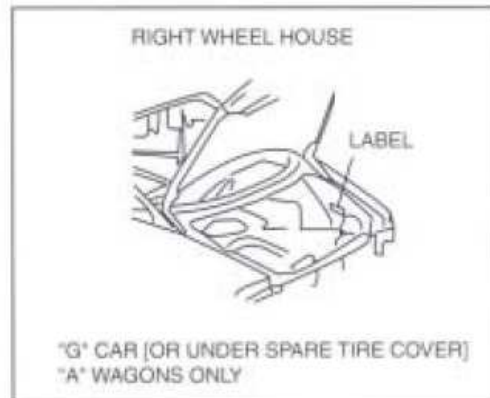

VINformation

2005 G.M. PASSENGER CAR VIN SYSTEM

1st Position of the VIN# (Vehicle Identification Number)

This digit breaks down the Country of Production for a vehicle sold in the U.S.A.

- 1=USA (Domestic Manufacturer)
- 2=Canada (All Manufacturers)
- 3=Mexico (All Manufacturers)
- 4=USA (Captive Imports and/or Joint Ventures)
- J= Japan (All Manufacturers)
- K=Korea (All Manufacturers)
- W=Germany (All Manufacturers)
- X=Former Soviet Union (All Manufacturers)

VIN Model Year ID 10th Character	Model Year
A	1980
B	1981
C	1982
D	1983
E	1984
F	1985
G	1986
H	1987
J	1988
K	1989
L	1990
M	1991
N	1992
P	1993
R	1994
S	1995
T	1996
V	1997
W	1998
X	1999
Y	2000
1	2001
2	2002
3	2003
4	2004
5	2005

2005 G.M. PASSENGER LIGHT TRUCK & MPV VIN SYSTEM

= PAINT CODE LOCATION

GENERAL MOTORS VEHICLE PAINT IDENTIFICATION AND LABEL LOCATIONS

OTHER:

- S/T TRUCK: Passenger door
- M/L VAN: Passenger door
- CORVETTE: Rear left storage compartment lid
- CATERA: Right side trunk area
  CD storage compartment door
- CAMARO/FIREBIRD: Left door jam