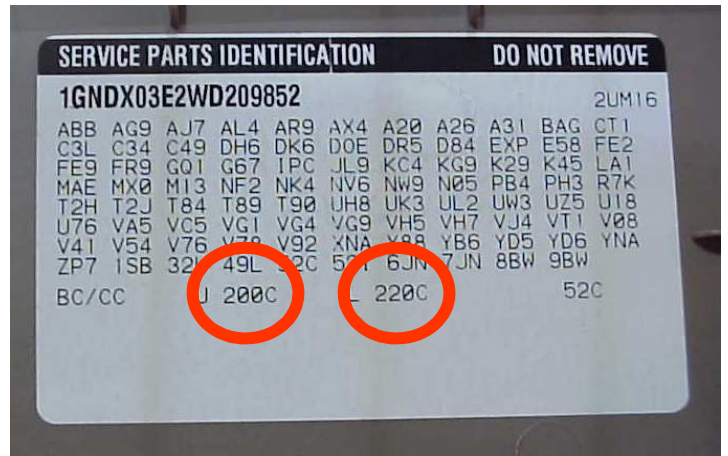

# VIN / TYPENSCHILD

**VIN PLATE LOCATION  
TRANS SPORT**

**VIN PLATE LOCATION  
CADILLAC CTS**

**VIN PLATE GENERAL MOTORS  
PAINTCODE = 331D**

**VIN PLATE GENERAL MOTORS  
PAINTCODE = 200C + 220C (2 TONE)**