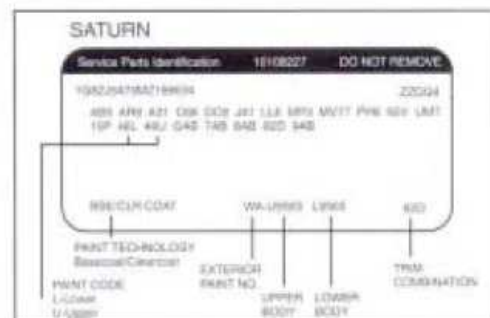

VINformation

2005 G.M. PASSENGER CAR VIN SYSTEM

1st Position of the VIN# (Vehicle Identification Number)

This digit breaks down the Country of Production for a vehicle sold in the U.S.A.

- 1=USA (Domestic Manufacturer)
- 2=Canada (All Manufacturers)
- 3=Mexico (All Manufacturers)
- 4=USA (Captive Imports and/or Joint Ventures)
- J= Japan (All Manufacturers)
- K=Korea (All Manufacturers)
- W=Germany (All Manufacturers)
- X=Former Soviet Union (All Manufacturers)

VIN Model Year ID 10th Character	Model Year
A	1980
B	1981
C	1982
D	1983
E	1984
F	1985
G	1986
H	1987
J	1988
K	1989
L	1990
M	1991
N	1992
P	1993
R	1994
S	1995
T	1996
V	1997
W	1998
X	1999
Y	2000
1	2001
2	2002
3	2003
4	2004
5	2005

2005 G.M. PASSENGER LIGHT TRUCK & MPV VIN SYSTEM

= PAINT CODE LOCATION

GENERAL MOTORS VEHICLE PAINT IDENTIFICATION AND LABEL LOCATIONS

OTHER:

- S/T TRUCK: Passenger door
- M/L VAN: Passenger door
- CORVETTE: Rear left storage compartment lid
- CATERA: Right side trunk area
  CD storage compartment door
- CAMARO/FIREBIRD: Left door jam