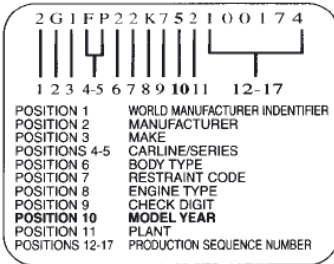

## VIN / TYPENSCHILD

**VIN PLATE LOCATIONS**

1. Trans Sport
2. Alero, Seville
3. Blazer, Corvette, Tahoe, Trailblazer
4. Trans Sport
5. Cadillac CTS

## VINformation

### 1st Position of the VIN# (Vehicle Identification Number)

This digit breaks down the Country of Production for a vehicle sold in the U.S.A.

- 1=USA (Domestic Manufacturer)
- 2=Canada (All Manufacturers)
- 3=Mexico (All Manufacturers)
- 4=USA (Captive Imports and/or Joint Ventures)
- J= Japan (All Manufacturers)
- K=Korea (All Manufacturers)
- W=Germany (All Manufacturers)
- X=Former Soviet Union (All Manufacturers)

VIN Model Year ID 10th Character	Model Year
A	1980
B	1981
C	1982
D	1983
E	1984
F	1985
G	1986
H	1987
J	1988
K	1989
L	1990
M	1991
N	1992
P	1993
R	1994
S	1995
T	1996
V	1997
W	1998
X	1999
Y	2000
1	2001
2	2002
3	2003
4	2004
5	2005