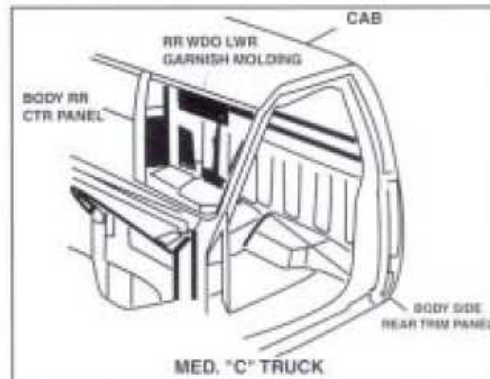

VINformation

2005 G.M. PASSENGER CAR VIN SYSTEM

1st Position of the VIN# (Vehicle Identification Number)

This digit breaks down the Country of Production for a vehicle sold in the U.S.A.

- 1=USA (Domestic Manufacturer)
- 2=Canada (All Manufacturers)
- 3=Mexico (All Manufacturers)
- 4=USA (Captive Imports and/or Joint Ventures)
- J= Japan (All Manufacturers)
- K=Korea (All Manufacturers)
- W=Germany (All Manufacturers)
- X=Former Soviet Union (All Manufacturers)

VIN Model Year ID 10th Character	Model Year
A	1980
B	1981
C	1982
D	1983
E	1984
F	1985
G	1986
H	1987
J	1988
K	1989
L	1990
M	1991
N	1992
P	1993
R	1994
S	1995
T	1996
V	1997
W	1998
X	1999
Y	2000
1	2001
2	2002
3	2003
4	2004
5	2005

2005 G.M. PASSENGER LIGHT TRUCK & MPV VIN SYSTEM

= PAINT CODE LOCATION

GENERAL MOTORS VEHICLE PAINT IDENTIFICATION AND LABEL LOCATIONS

OTHER:

- S/T TRUCK: Passenger door
- M/L VAN: Passenger door
- CORVETTE: Rear left storage compartment lid
- CATERA: Right side trunk area
  CD storage compartment door
- CAMARO/FIREBIRD: Left door jam