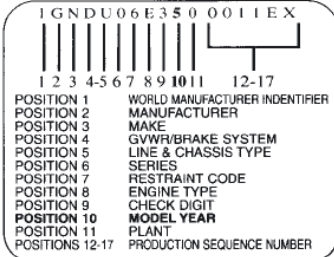

2005 G.M. PASSENGER LIGHT TRUCK & MPV VIN SYSTEM