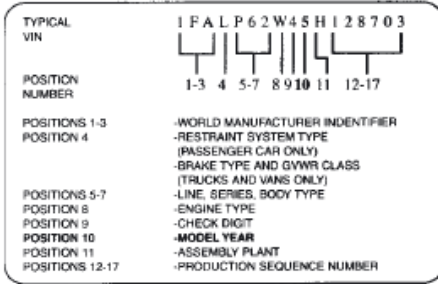

VIN: XXXXXXXXXXXXXXXX
 TYPE: PASSENGER

2H EXTERIOR PAINT COLORS		DSO	
BODY	VR	MLDO	INT. TRIM
54H	HD	G6D	DD
		XX	
		2	
		B	
		6	
		X	
		BBBB	

BODY INTERIOR TRIM

EXTERIOR PAINT COLORS

1 PAINT CODE 5 TRIM CODE
 2 BODY STYLE First Letter = Fabric and seat type
 3 VINYL ROOF Second Letter = Color
 4 BODY SIDE MOLDING 6 TAPE STRIPE

VINformation

CHECK THIS EXAMPLE

1st Position of the VIN# (Vehicle Identification Number)

This digit breaks down the Country of Production for a vehicle sold in the U.S.A.

- 1=USA (Domestic Manufacturer)
- 2=Canada (All Manufacturers)
- 3=Mexico (All Manufacturers)
- 4=USA (Captive Imports and/or Joint Ventures)
- J= Japan (All Manufacturers)
- K=Korea (All Manufacturers)
- W=Germany (All Manufacturers)
- X=Former Soviet Union (All Manufacturers)

VIN Model Year ID 10th Character	Model Year
A	1980
B	1981
C	1982
D	1983
E	1984
F	1985
G	1986
H	1987
J	1988
K	1989
L	1990
M	1991
N	1992
P	1993
R	1994
S	1995
T	1996
V	1997
W	1998
X	1999
Y	2000
1	2001
2	2002
3	2003
4	2004
5	2005