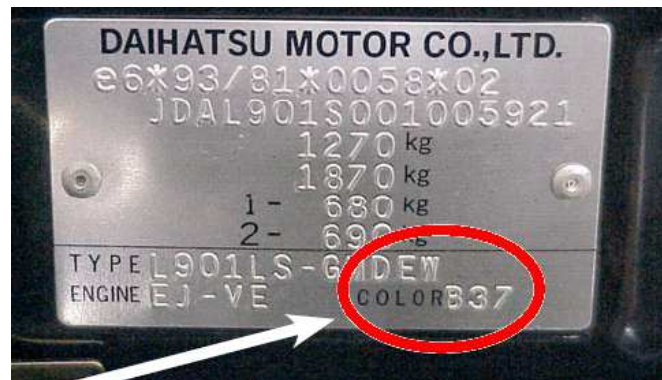

## VIN

**VIN PLATE LOCATIONS**

1. Gran Move, Rocky, YRV
2. Cuore, Materia, Move, Sirion, Trevis
3. Applause, Charade, Terios
4. Cuore (as of 2010)

**VIN PLATE DAIHATSU**  
**PAINTCODE = S28**

**VIN PLATE LOCATION**  
**MATERIA**