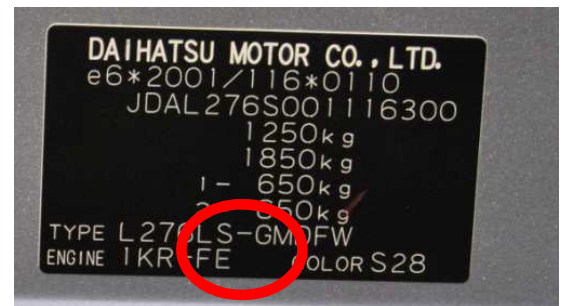

## VIN

**VIN PLATE LOCATIONS**

1. Gran Move, Rocky, YRV
2. Cuore, Materia, Move, Sirion, Trevis
3. Applause, Charade, Terios
4. Cuore (as of 2010)

**VIN PLATE DAIHATSU**  
**PAINTCODE = S28**

**VIN PLATE LOCATION**  
**MATERIA**