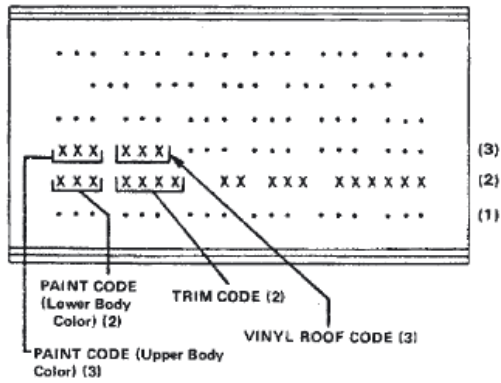

VIN / TYPENSCHILD

VIN PLATE LOCATIONS

1. Neon, Sebring
2. Wrangler
3. Stratus Cabrio
4. PT Cruiser
5. Stratus, Voyager
6. Grand Cherokee

**VIN PLATE LOCATION
GRAND CHEROKEE**

**VIN PLATE CHRYSLER
PAINTCODE = PS2**

COLOR IDENTIFICATION PLATE

→ 1993

1993 →

VINformation

CHECK THIS EXAMPLE

1st Position of the VIN# (Vehicle Identification Number)

This digit breaks down the Country of Production for a vehicle sold in the U.S.A.