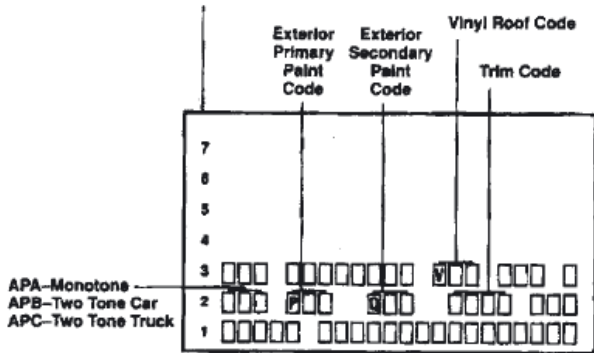

VIN / TYPENSCHILD

VIN PLATE LOCATIONS

1. Neon, Sebring
2. Wrangler
3. Stratus Cabrio
4. PT Cruiser
5. Stratus, Voyager
6. Grand Cherokee

**VIN PLATE LOCATION
GRAND CHEROKEE**

**VIN PLATE CHRYSLER
PAINTCODE = PS2**

COLOR IDENTIFICATION PLATE

→ 1993

1993 →

VINformation

CHECK THIS EXAMPLE

1st Position of the VIN# (Vehicle Identification Number)

This digit breaks down the Country of Production for a vehicle sold in the U.S.A.

VIN Model Year ID 10th Character	Model Year
A	1980
B	1981
C	1982
D	1983
E	1984
F	1985
G	1986
H	1987
J	1988
K	1989
L	1990
M	1991
N	1992
P	1993
R	1994
S	1995
T	1996
V	1997
W	1998
X	1999
Y	2000
1	2001
2	2002
3	2003
4	2004
5	2005